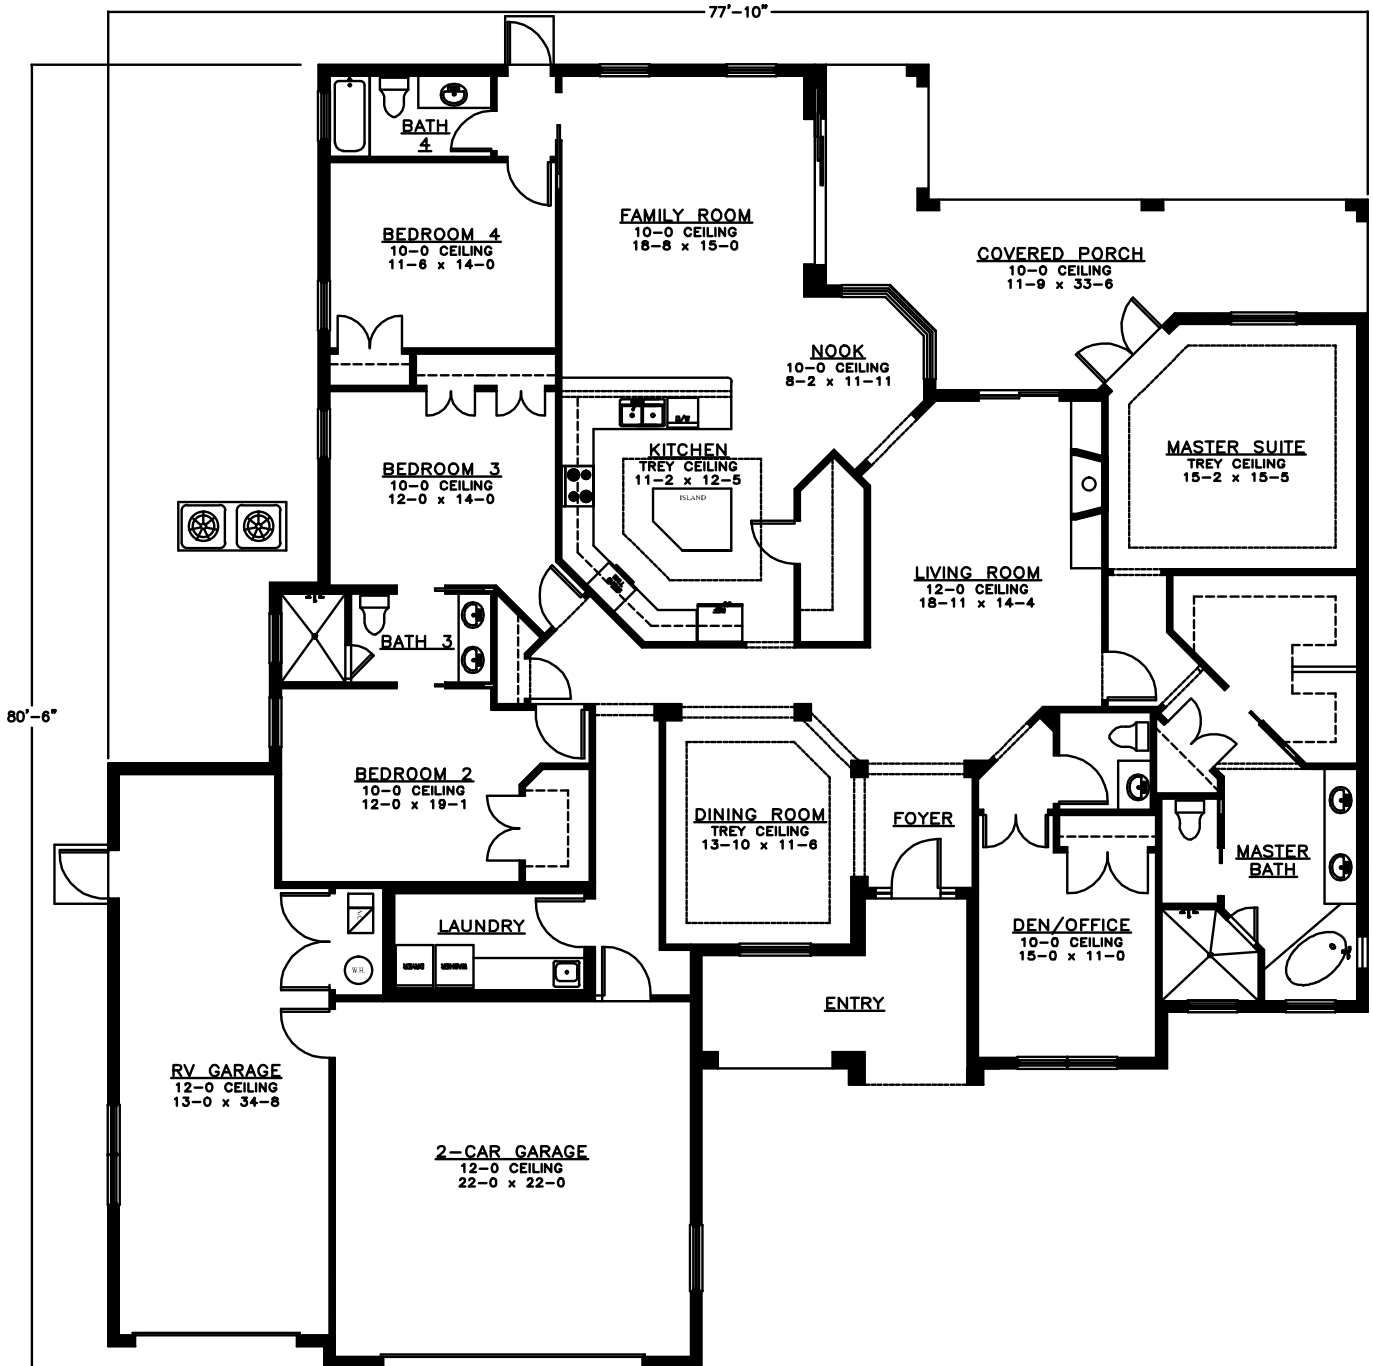

# THE BELLA

4 BEDROOM / 4 BATH / 3 CAR GARAGE

**SQUARE FOOT TABULATION**

LIVING AREA	3,217
FRONT ENTRY	144
REAR PORCH	348
GARAGE	988
<b>TOTAL</b>	<b>4,697</b>

07.05.12

All sizes, dimensions, and features subject to change