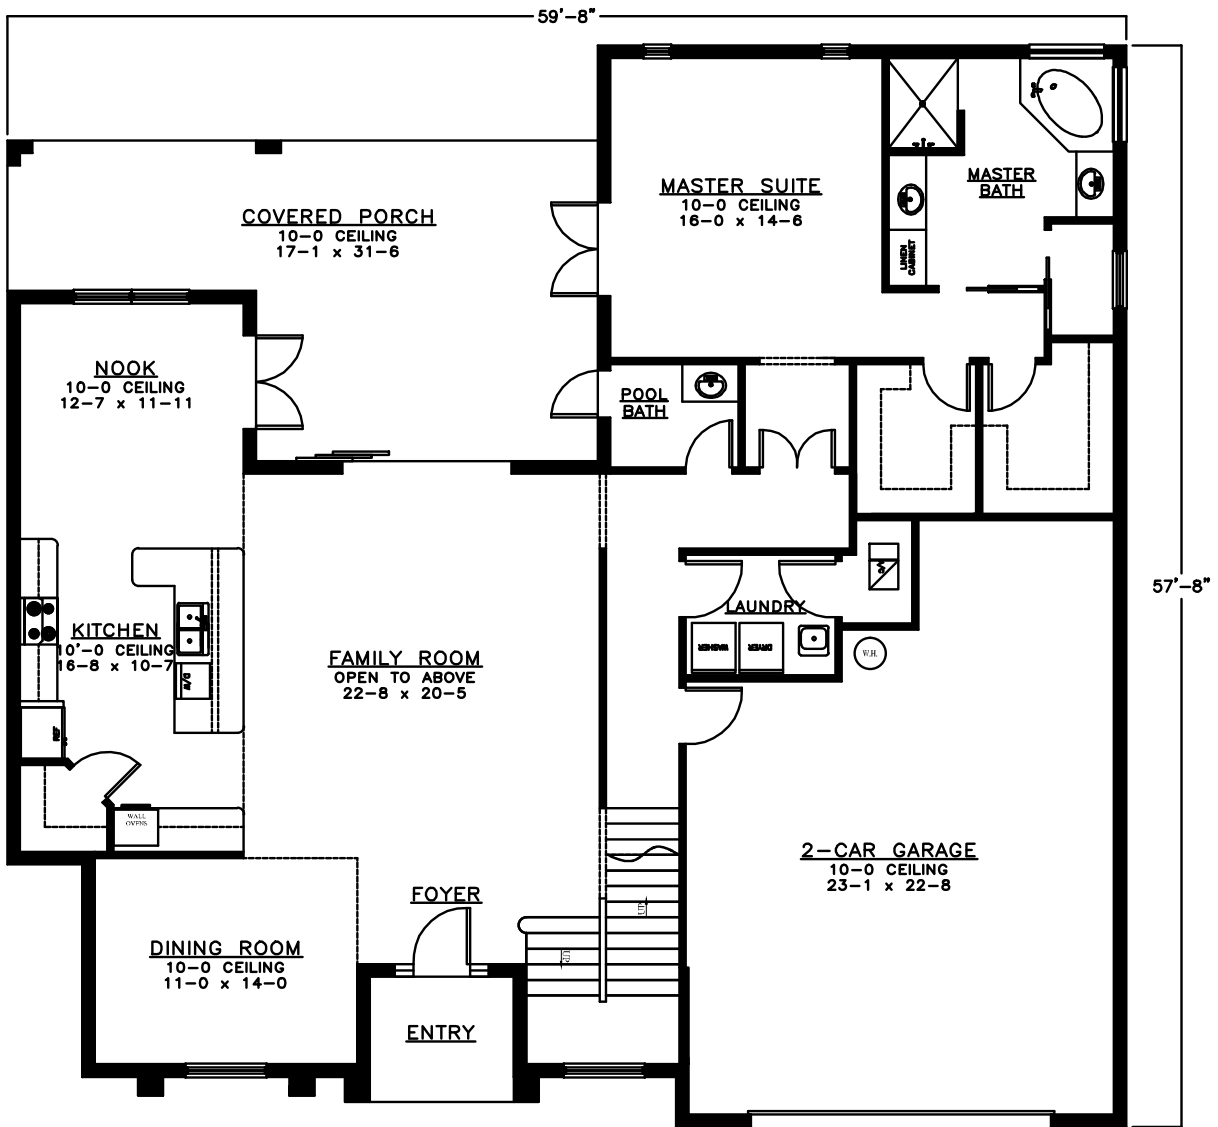

# THE GENOA

4 BEDROOM / 4 BATH / 2 CAR GARAGE

SQUARE FOOT TABULATION

LIVING AREA:	
FIRST FLOOR	2,019
SECOND FLOOR	<u>1,138</u>
TOTAL	3,157
FRONT ENTRY	51
REAR PORCH	418
GARAGE	663
TOTAL	<u>4,289</u>

FIRST FLOOR

10.06.11

All sizes, dimensions, and features subject to change

# THE GENOA

5 BEDROOM / 4 BATH / 2 CAR GARAGE

SECOND FLOOR

# THE GENOA

5 BEDROOM / 4 BATH / 2 CAR GARAGE