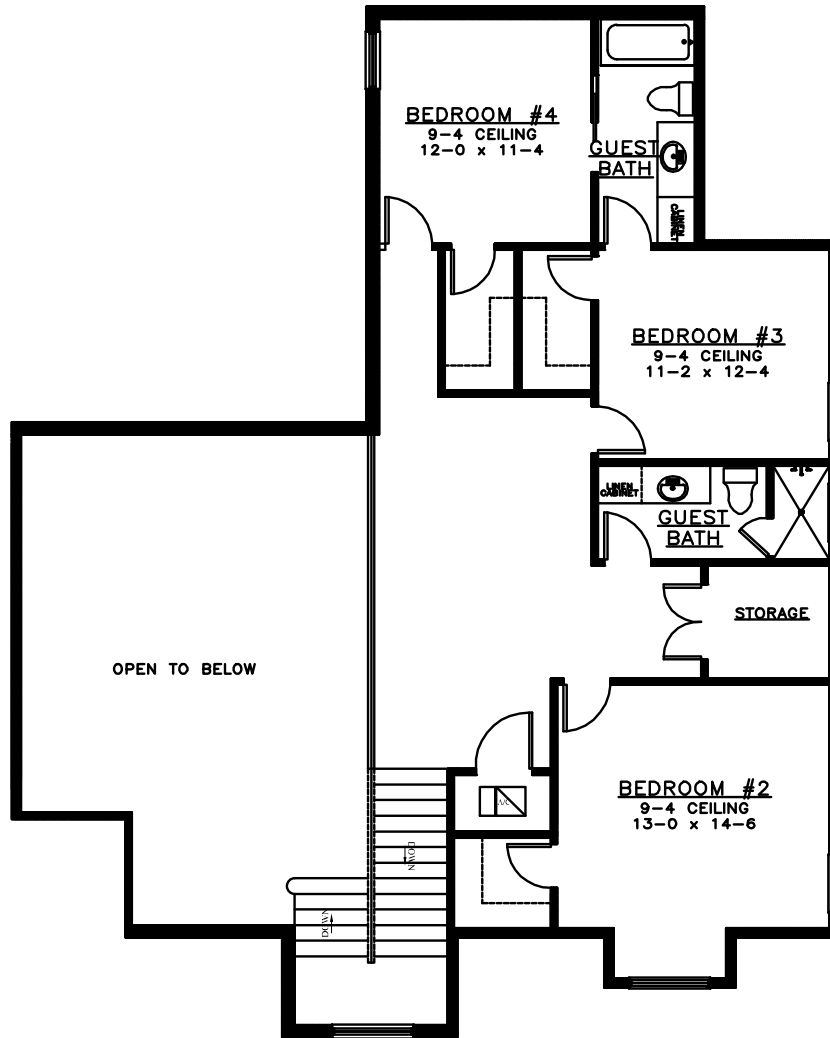

# THE GENOA

4 BEDROOM / 4 BATH / 2 CAR GARAGE

SQUARE FOOT TABULATION

LIVING AREA:	
FIRST FLOOR	2,019
SECOND FLOOR	<u>1,138</u>
TOTAL	3,157
FRONT ENTRY	51
REAR PORCH	418
GARAGE	663
TOTAL	<u>4,289</u>

FIRST FLOOR

10.06.11

All sizes, dimensions, and features subject to change

# THE GENOA

5 BEDROOM / 4 BATH / 2 CAR GARAGE

SECOND FLOOR

# THE GENOA

5 BEDROOM / 4 BATH / 2 CAR GARAGE